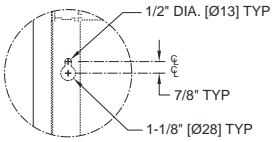

DETAIL A

ISOMETRIC

NOTE

ALL DIM'S INCH [MM]
 ILLUSTRATION FOR REF ONLY AND NTS
 FOR CLEANING INSTRUCTIONS SEE APPROPRIATE SECTIONS IN PRODUCT CARE & MAINTENANCE BULLETIN (PCM) ON ASI WEBSITE

SPECIFICATION

Frameless polished edge mirror with integral mounting frame and silhouette LED halo lighting shall be consistent with A glazing and shall be 5/32" [4] thick. Hard wired LED lighting system shall be UL listed and shall operate on 100/240 VAC 50/60 Hz. Light color shall be the equivalent of 3500 K. Unit shall be mountable in horizontal or vertical format without additional brackets or adaptations to mounting provisions. Power cord is included for use by owner if appropriate socket is provided on wall (by others) concealed by mounting frame of mirror and is 34" [86] long with 3-prong USA pattern plug and bare wires for connection to hard wiring in LED control box. Mirror glass and LED system shall be warranted for manufacturing defects for a period of five (5) years from ship date.

OPERATION

External wall switch (by others) controls on-off function of silhouette LED halo lighting. Clean mirror regularly with the same methods used for other windows or mirrors in dry locations.

Schedule of Availability			
Model №	Size (W x H) field swap-able	Weight (lb[kg])	Brightness (Lumens)
0640-2436	24 x 36 [610 x 914]	42 [19]	2352
0640-3036	30 x 36 [762 x 914]	53 [24]	2640
0640-4836	48 x 36 [1219 x 914]	84 [38]	3514
0640-6036	60 x 36 [1524 x 914]	105 [48]	4128