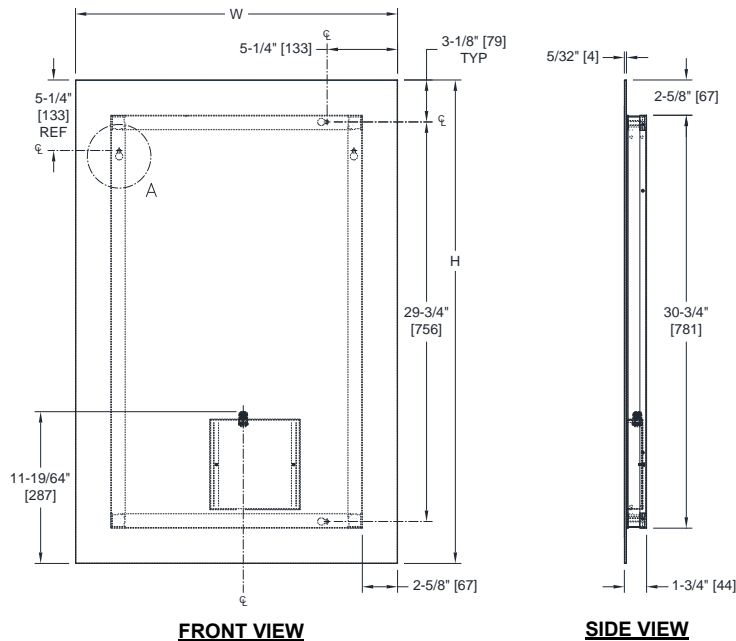

DETAIL A

ISOMETRIC

NOTE

ALL DIM'S INCH [MM]
 ILLUSTRATION FOR REF ONLY AND NTS
 FOR CLEANING INSTRUCTIONS SEE APPROPRIATE SECTIONS IN PRODUCT CARE & MAINTENANCE BULLETIN (PCM) ON ASI WEBSITE

SPECIFICATION

Frameless polished edge mirror with integral mounting frame and silhouette LED halo lighting shall be consistent with A glazing and shall be 5/32" [4] thick. Hard wired LED lighting system shall be UL listed and shall operate on 100/240 VAC 50/60 Hz. Light color shall be the equivalent of 3500 K. Unit shall be mountable in horizontal or vertical format without additional brackets or adaptations to mounting provisions. Power cord is included for use by owner if appropriate socket is provided on wall (by others) concealed by mounting frame of mirror and is 34" [86] long with 3-prong USA pattern plug and bare wires for connection to hard wiring in LED control box. Mirror glass and LED system shall be warranted for manufacturing defects for a period of five (5) years from ship date.

OPERATION

External wall switch (by others) controls on-off function of silhouette LED halo lighting. Clean mirror regularly with the same methods used for other windows or mirrors in dry locations.

Schedule of Availability			
Model №	Size (W x H) field swap-able	Weight (lb[kg])	Brightness (Lumens)
0640-2436	24 x 36 [610 x 914]	42 [19]	2352
0640-3036	30 x 36 [762 x 914]	53 [24]	2640
0640-4836	48 x 36 [1219 x 914]	84 [38]	3514
0640-6036	60 x 36 [1524 x 914]	105 [48]	4128